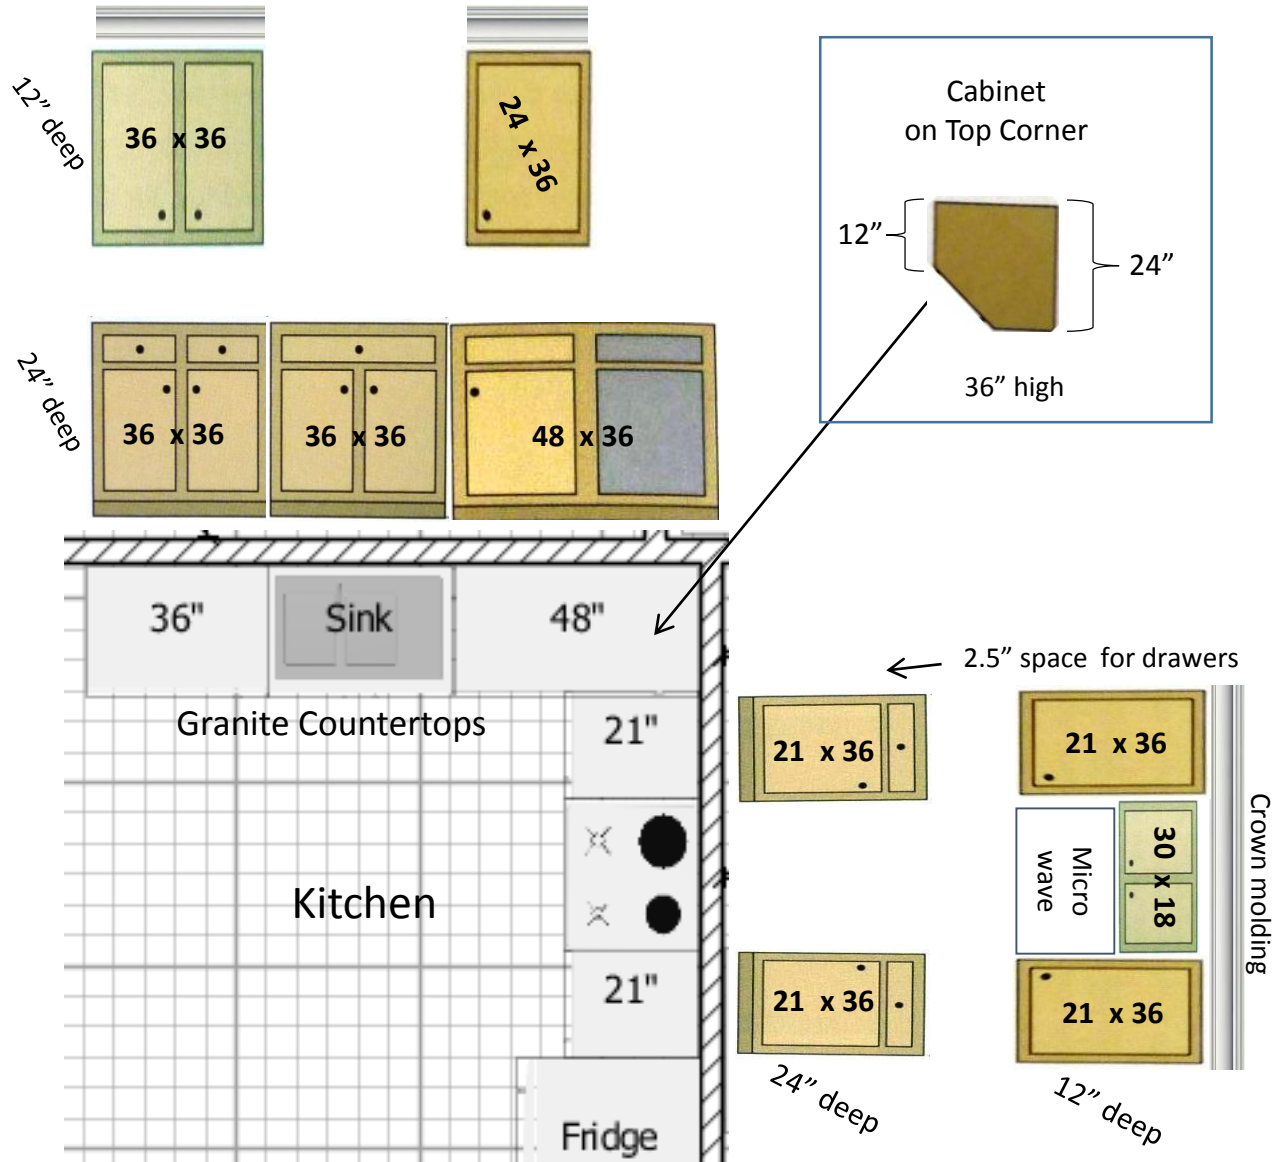

11 Kitchen Cabinets with Crown Molding

for Brian White, Hiawasee, GA 706-970-5722