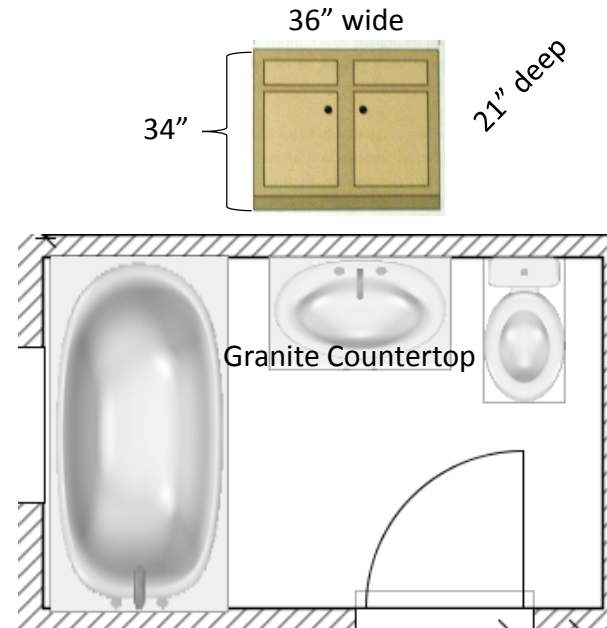

Guest Bathroom